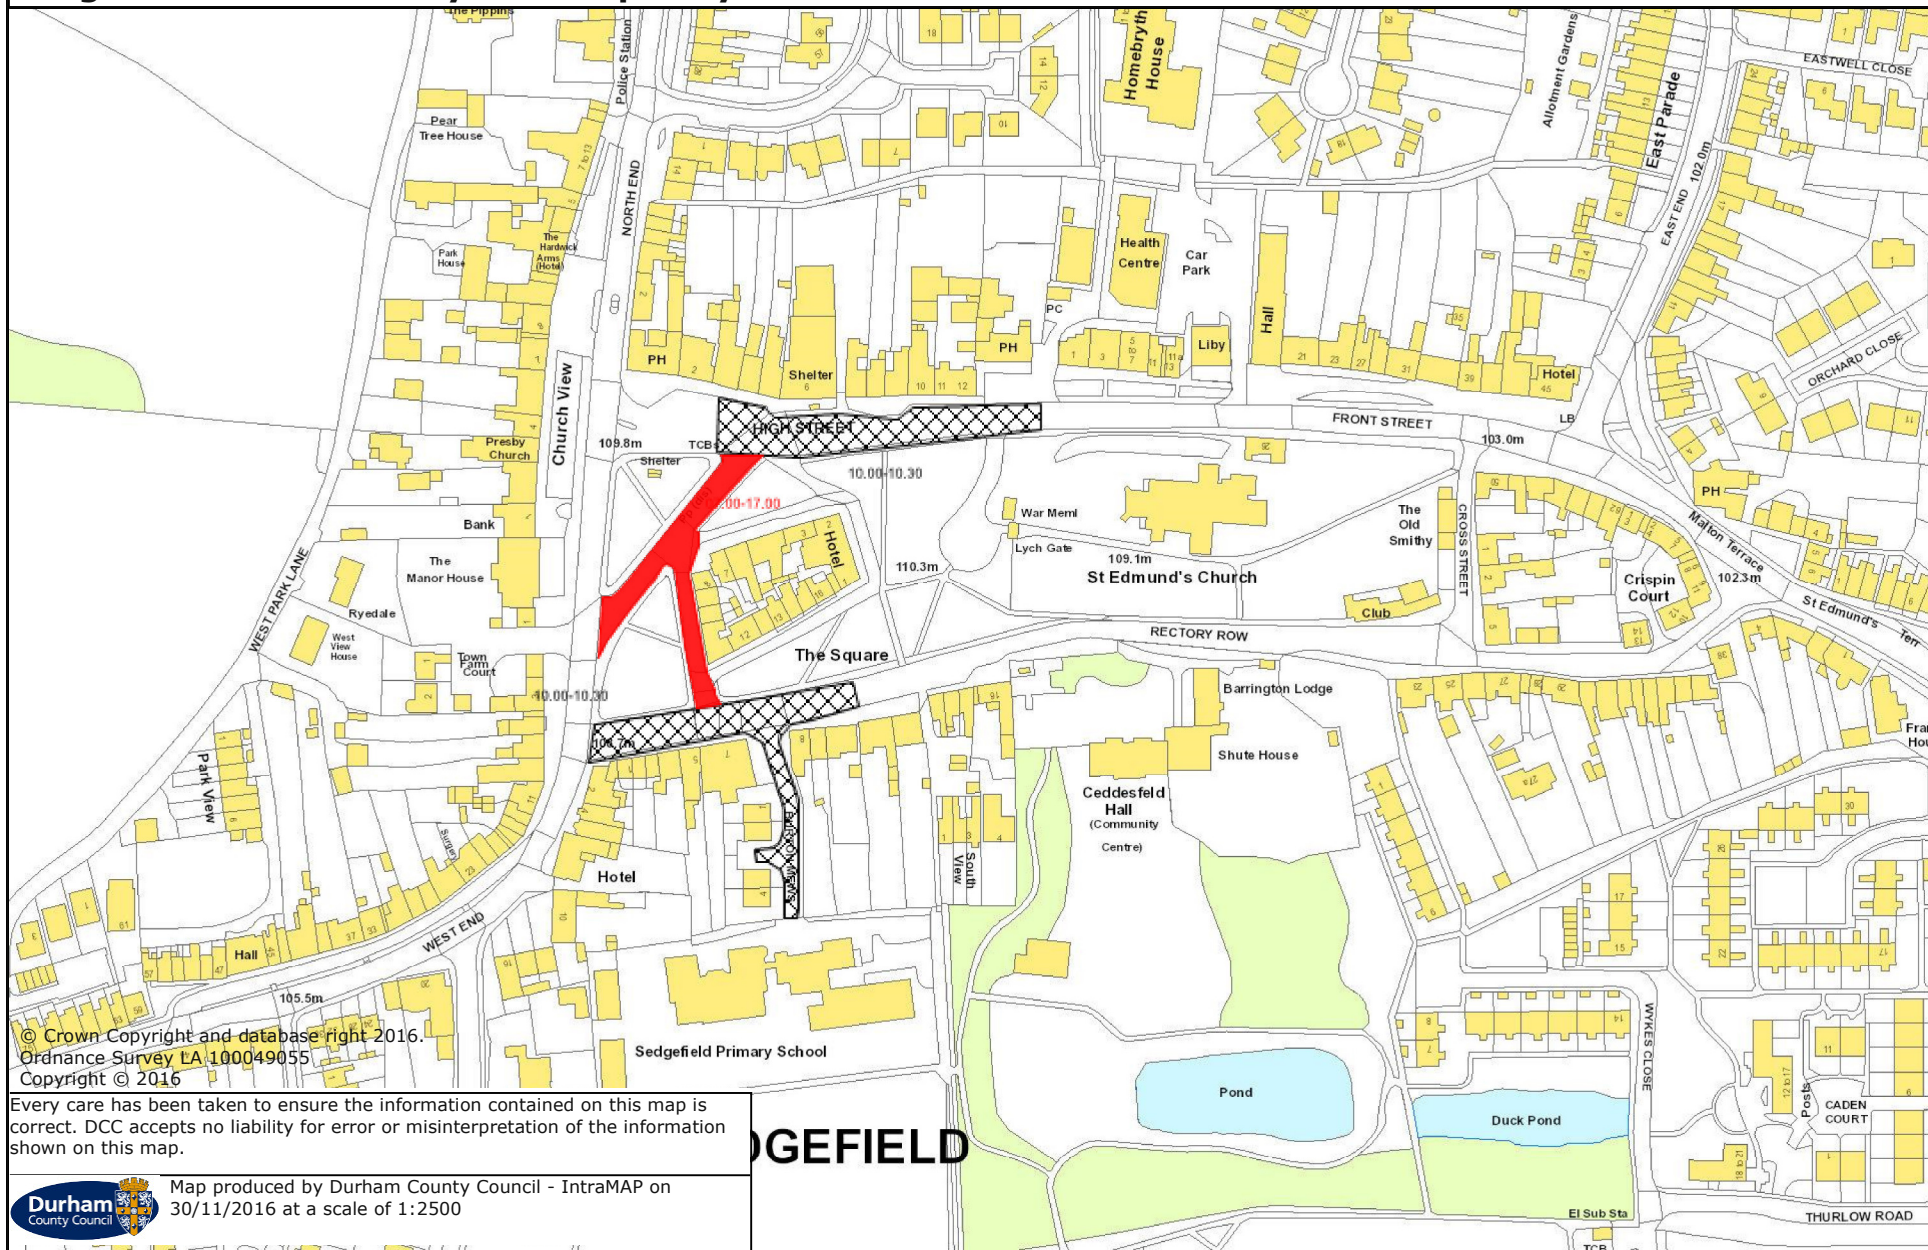

Sedgefield Mediaeval Fayre - Temporary Road Closures

© Crown Copyright and database right 2016.
 Ordnance Survey EA 100049055
 Copyright © 2016

Every care has been taken to ensure the information contained on this map is correct. DCC accepts no liability for error or misinterpretation of the information shown on this map.

DURHAM
 County Council

Map produced by Durham County Council - IntraMAP on 30/11/2016 at a scale of 1:2500